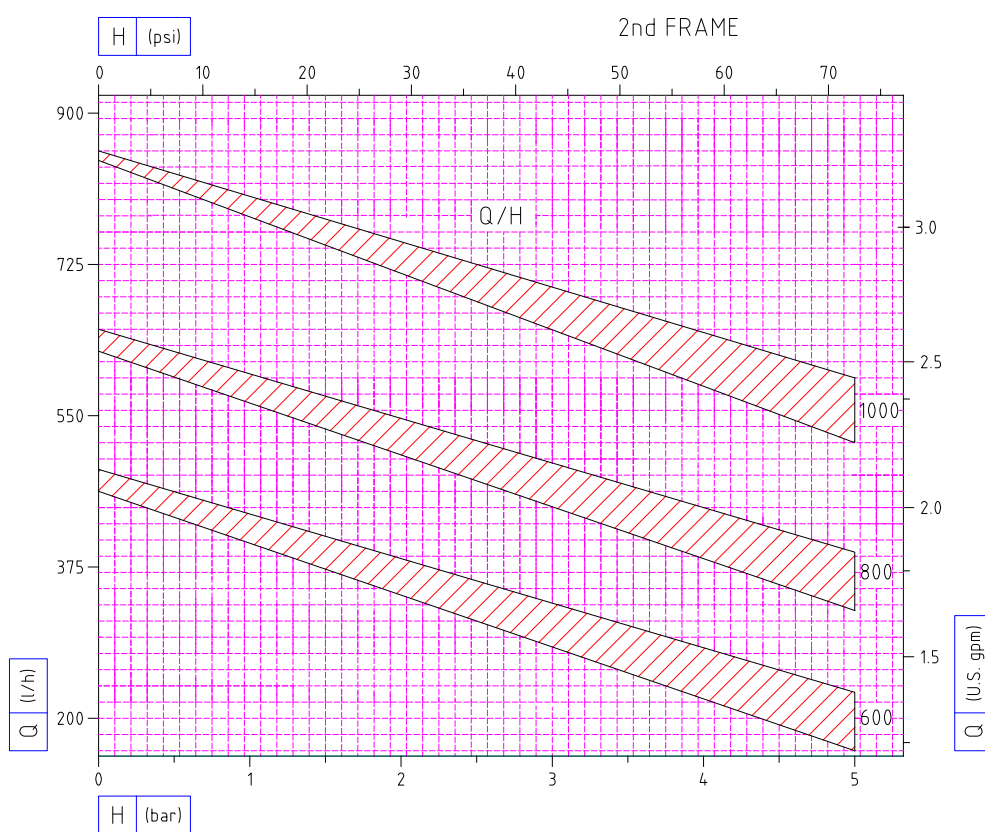

GPP

950 RPM (50 Hz)

GPP

1450 RPM (50 Hz)

GPP

1150 RPM (60 Hz)

GPP

1150 RPM (60 Hz)