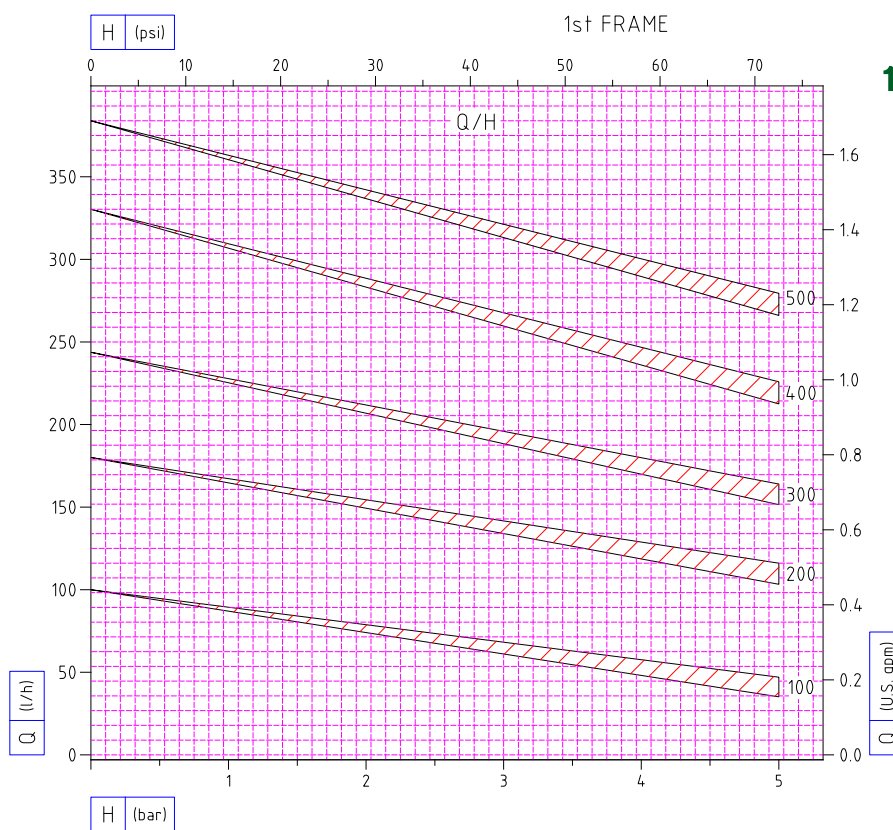

GPP

950 RPM (50 Hz)

GPP

1450 RPM (50 Hz)

GPP

1150 RPM (60 Hz)

GPP

1150 RPM (60 Hz)