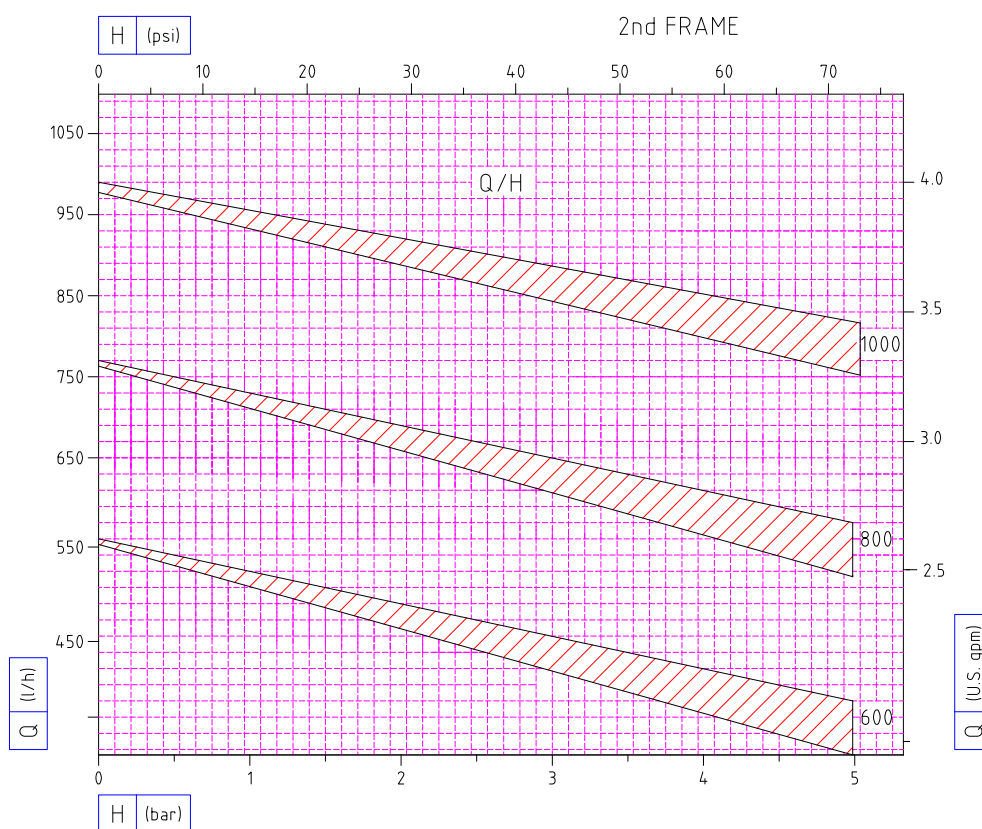

GPP

950 RPM (50 Hz)

GPP

1450 RPM (50 Hz)

GPP

1150 RPM (60 Hz)

GPP

1150 RPM (60 Hz)