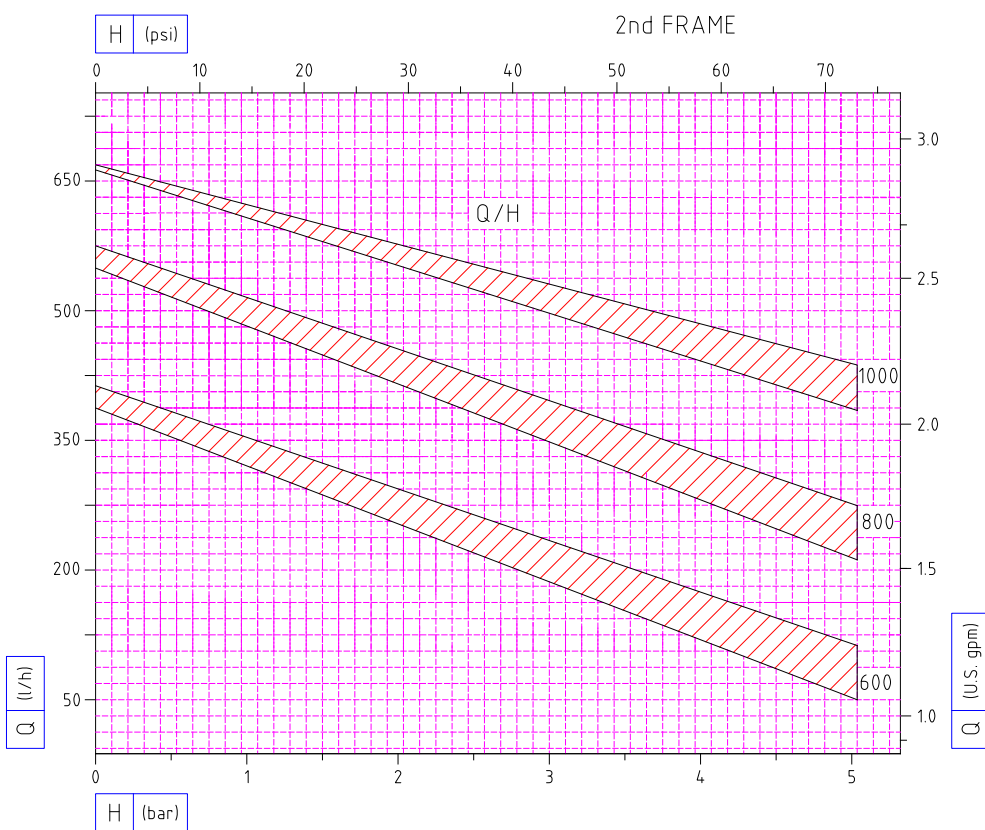

GPP

950 RPM (50 Hz)

GPP

1450 RPM (50 Hz)

GPP

1150 RPM (60 Hz)

GPP

1150 RPM (60 Hz)