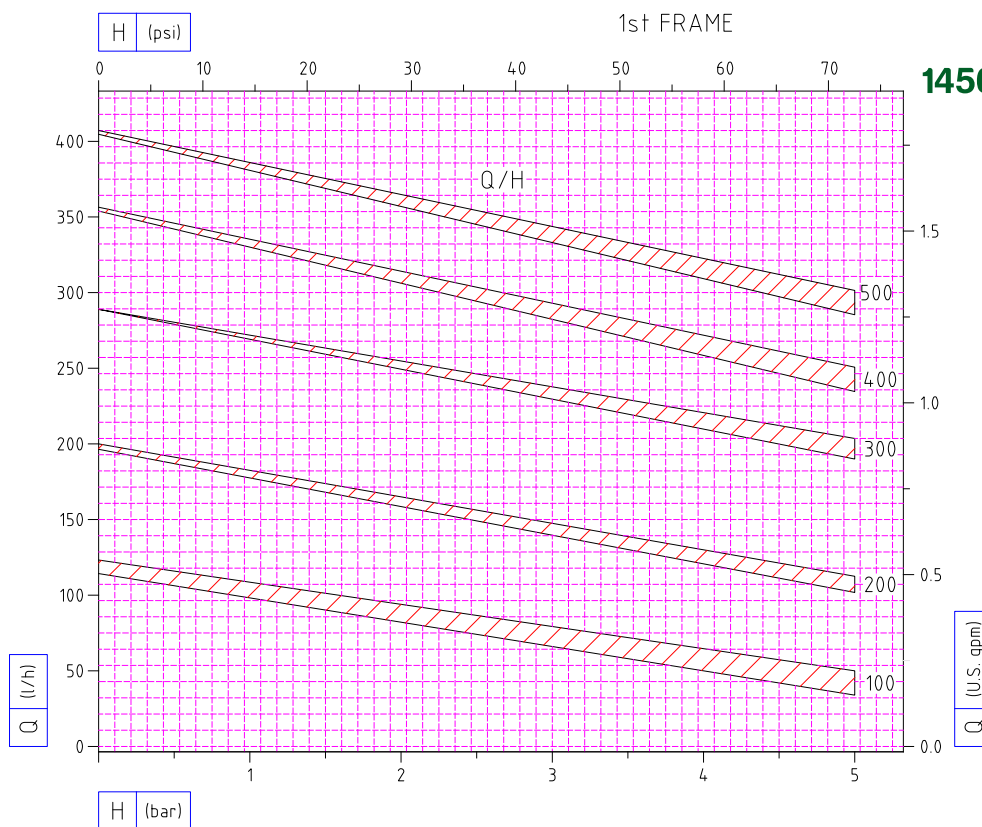

GPP

950 RPM (50 Hz)

GPP

1450 RPM (50 Hz)

GPP

1150 RPM (60 Hz)

GPP

1150 RPM (60 Hz)