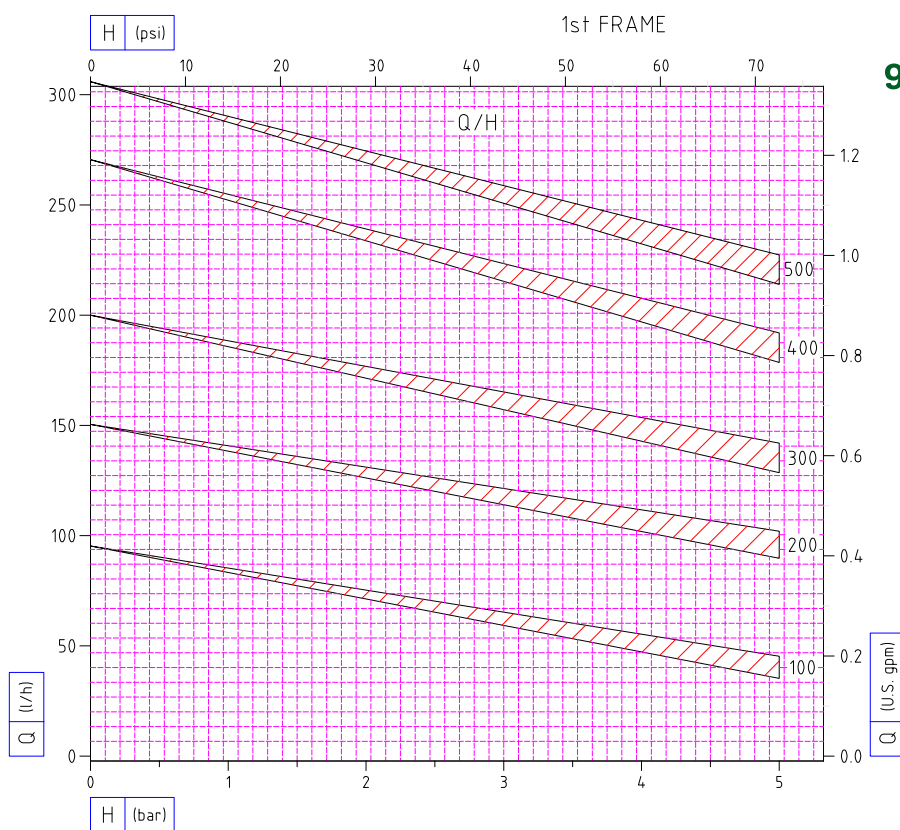

GPP

950 RPM (50 Hz)

GPP

1450 RPM (50 Hz)

GPP

1150 RPM (60 Hz)

GPP

1150 RPM (60 Hz)