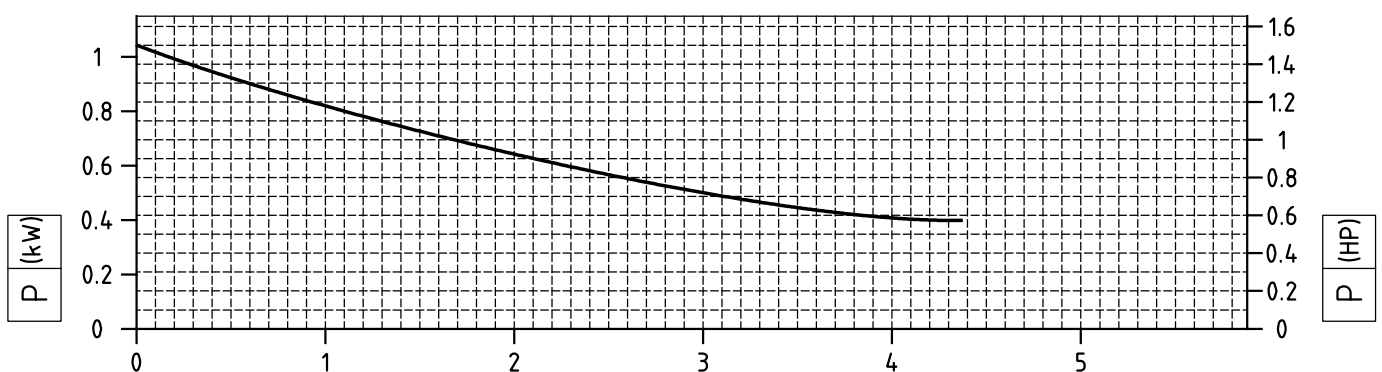

**CASTER**  
MAGNETIC DRIVE PUMPS

GPT SP-MT SP PUMP SERIES  
MAGNETIC DRIVE SEALESS PUMPS  
GPT SP 503 2900 RPM (50Hz)

- MOTOR IEC size 80 1.1kW
- MOTOR IEC size 90 1.5kW

**CASTER**  
MAGNETIC DRIVE PUMPS

**GPT SP-MT SP PUMP SERIES**  
MAGNETIC DRIVE SEALESS PUMPS  
GPT SP 503 3500 RPM (60Hz)

- MOTOR NEMA 145TC UP TO 3HP
- MOTOR IEC size 80 1.32kW
- MOTOR IEC size 90 1.80kW

- MOTOR IEC size 90 2.2kW
- MOTOR IEC size 100 3kW

□ ...  
□ ...

- MOTOR IEC size 90 2.2kW
- MOTOR IEC size 100 3kW

Motor power depends on specific gravity of pumped liquid.

- MOTOR NEMA 145TC UP TO 3HP
- MOTOR NEMA 184TC UP TO 5HP
- MOTOR IEC size 112 UP TO 4.8kW
- ...