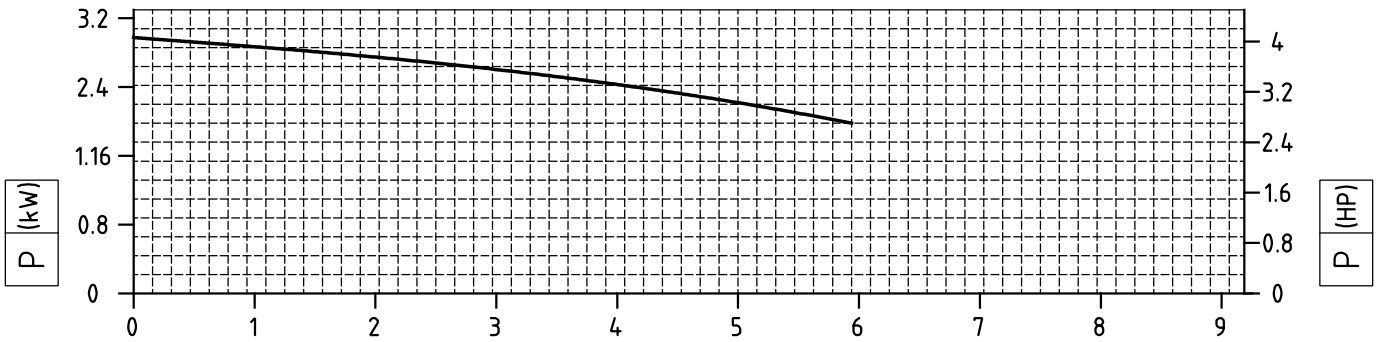

**CASTER**  
MAGNETIC DRIVE PUMPS

GPT SP-MT SP PUMP SERIES  
MAGNETIC DRIVE SEALESS PUMPS  
GPT SP 503 2900 RPM (50Hz)

- MOTOR IEC size 80 1.1kW
- MOTOR IEC size 90 1.5kW

**CASTER**  
MAGNETIC DRIVE PUMPS

**GPT SP-MT SP PUMP SERIES**  
MAGNETIC DRIVE SEALESS PUMPS  
GPT SP 503 3500 RPM (60Hz)

- MOTOR NEMA 145TC UP TO 3HP
- MOTOR IEC size 80 1.32kW
- MOTOR IEC size 90 1.80kW

- MOTOR IEC size 90 2.2kW
- MOTOR IEC size 100 3kW

□ ...  
□ ...

- MOTOR IEC size 90 2.2kW
- MOTOR IEC size 100 3kW

Motor power depends on specific gravity of pumped liquid.

- MOTOR NEMA 145TC UP TO 3HP
- MOTOR NEMA 184TC UP TO 5HP
- MOTOR IEC size 112 UP TO 4.8kW
- ...