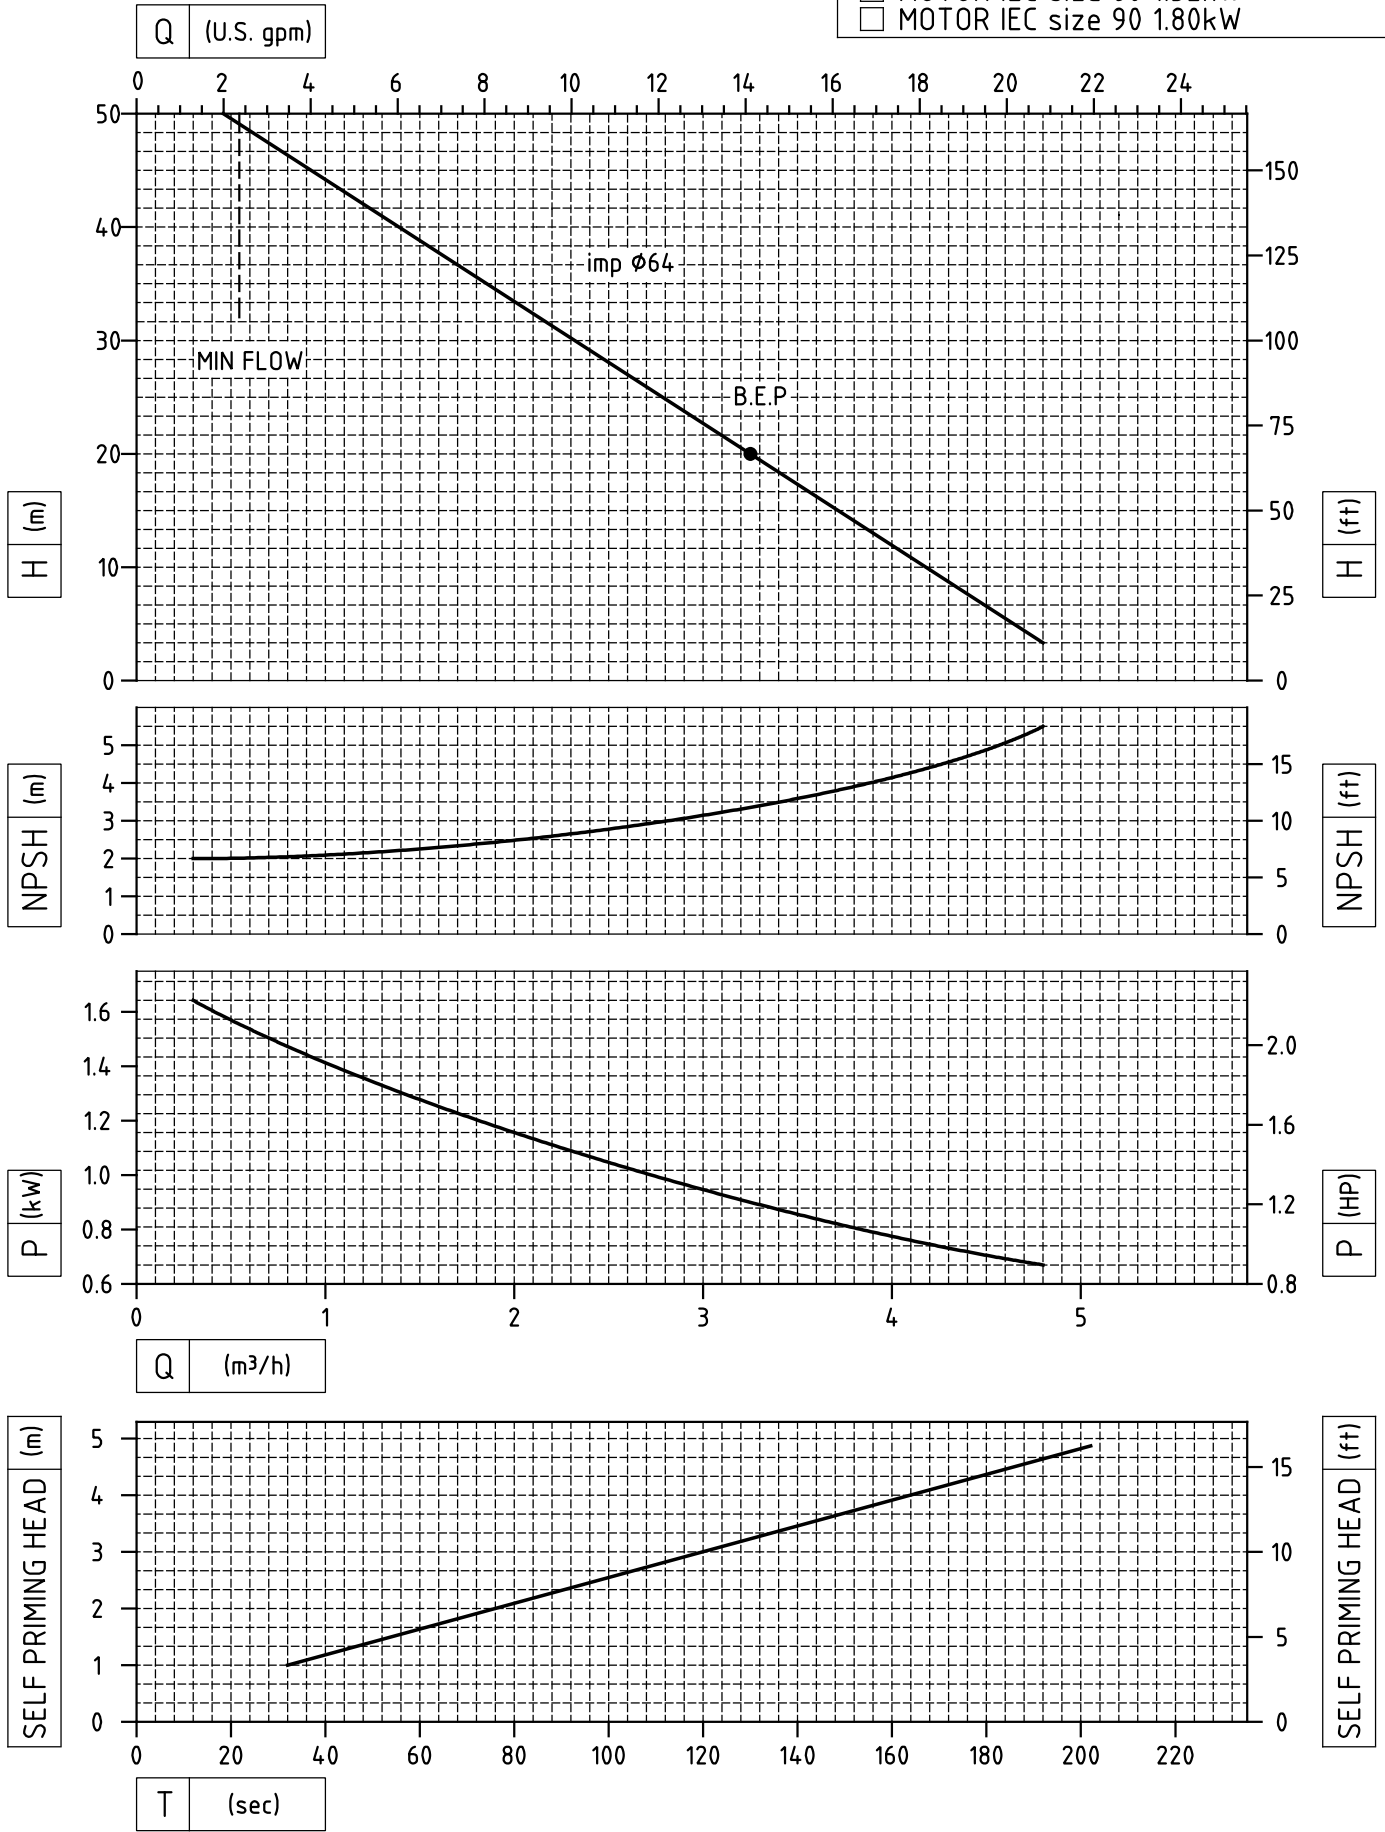

**CASTER**  
MAGNETIC DRIVE PUMPS

GPT SP-MT SP PUMP SERIES  
MAGNETIC DRIVE SEALESS PUMPS  
GPT SP 503 2900 RPM (50Hz)

- MOTOR IEC size 80 1.1kW
- MOTOR IEC size 90 1.5kW

**CASTER**  
MAGNETIC DRIVE PUMPS

**GPT SP-MT SP PUMP SERIES**  
MAGNETIC DRIVE SEALESS PUMPS  
GPT SP 503 3500 RPM (60Hz)

- MOTOR NEMA 145TC UP TO 3HP
- MOTOR IEC size 80 1.32kW
- MOTOR IEC size 90 1.80kW

- MOTOR IEC size 90 2.2kW
- MOTOR IEC size 100 3kW

□ ...  
□ ...

- MOTOR IEC size 90 2.2kW
- MOTOR IEC size 100 3kW

Motor power depends on specific gravity of pumped liquid.

- MOTOR NEMA 145TC UP TO 3HP
- MOTOR NEMA 184TC UP TO 5HP
- MOTOR IEC size 112 UP TO 4.8kW
- ...