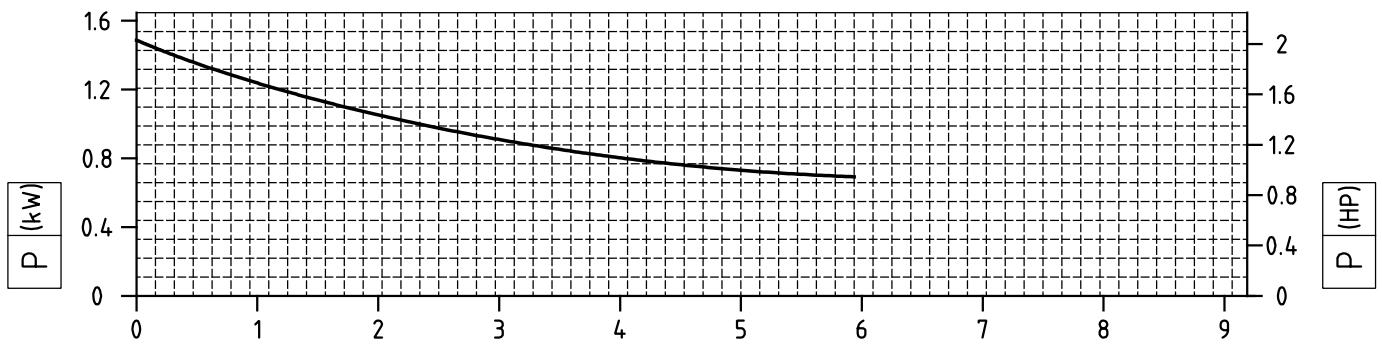

**CASTER**  
MAGNETIC DRIVE PUMPS

GPT SP-MT SP PUMP SERIES  
MAGNETIC DRIVE SEALESS PUMPS  
GPT SP 503 2900 RPM (50Hz)

- MOTOR IEC size 80 1.1kW
- MOTOR IEC size 90 1.5kW

**CASTER**  
MAGNETIC DRIVE PUMPS

**GPT SP-MT SP PUMP SERIES**  
MAGNETIC DRIVE SEALESS PUMPS  
GPT SP 503 3500 RPM (60Hz)

- MOTOR NEMA 145TC UP TO 3HP
- MOTOR IEC size 80 1.32kW
- MOTOR IEC size 90 1.80kW

- MOTOR IEC size 90 2.2kW
- MOTOR IEC size 100 3kW

□ ...  
□ ...

- MOTOR IEC size 90 2.2kW
- MOTOR IEC size 100 3kW

Motor power depends on specific gravity of pumped liquid.

- MOTOR NEMA 145TC UP TO 3HP
- MOTOR NEMA 184TC UP TO 5HP
- MOTOR IEC size 112 UP TO 4.8kW
- ...