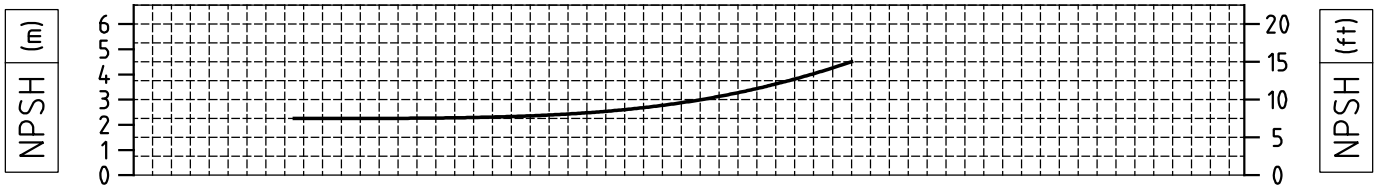

**CASTER**  
MAGNETIC DRIVE PUMPS

GPT SP-MT SP PUMP SERIES  
MAGNETIC DRIVE SEALESS PUMPS  
GPT SP 503 2900 RPM (50Hz)

- MOTOR IEC size 80 1.1kW
- MOTOR IEC size 90 1.5kW

**CASTER**  
MAGNETIC DRIVE PUMPS

**GPT SP-MT SP PUMP SERIES**  
MAGNETIC DRIVE SEALESS PUMPS  
GPT SP 503 3500 RPM (60Hz)

- MOTOR NEMA 145TC UP TO 3HP
- MOTOR IEC size 80 1.32kW
- MOTOR IEC size 90 1.80kW

- MOTOR IEC size 90 2.2kW
- MOTOR IEC size 100 3kW

□ ...  
□ ...

- MOTOR IEC size 90 2.2kW
- MOTOR IEC size 100 3kW

Motor power depends on specific gravity of pumped liquid.

- MOTOR NEMA 145TC UP TO 3HP
- MOTOR NEMA 184TC UP TO 5HP
- MOTOR IEC size 112 UP TO 4.8kW
- ...