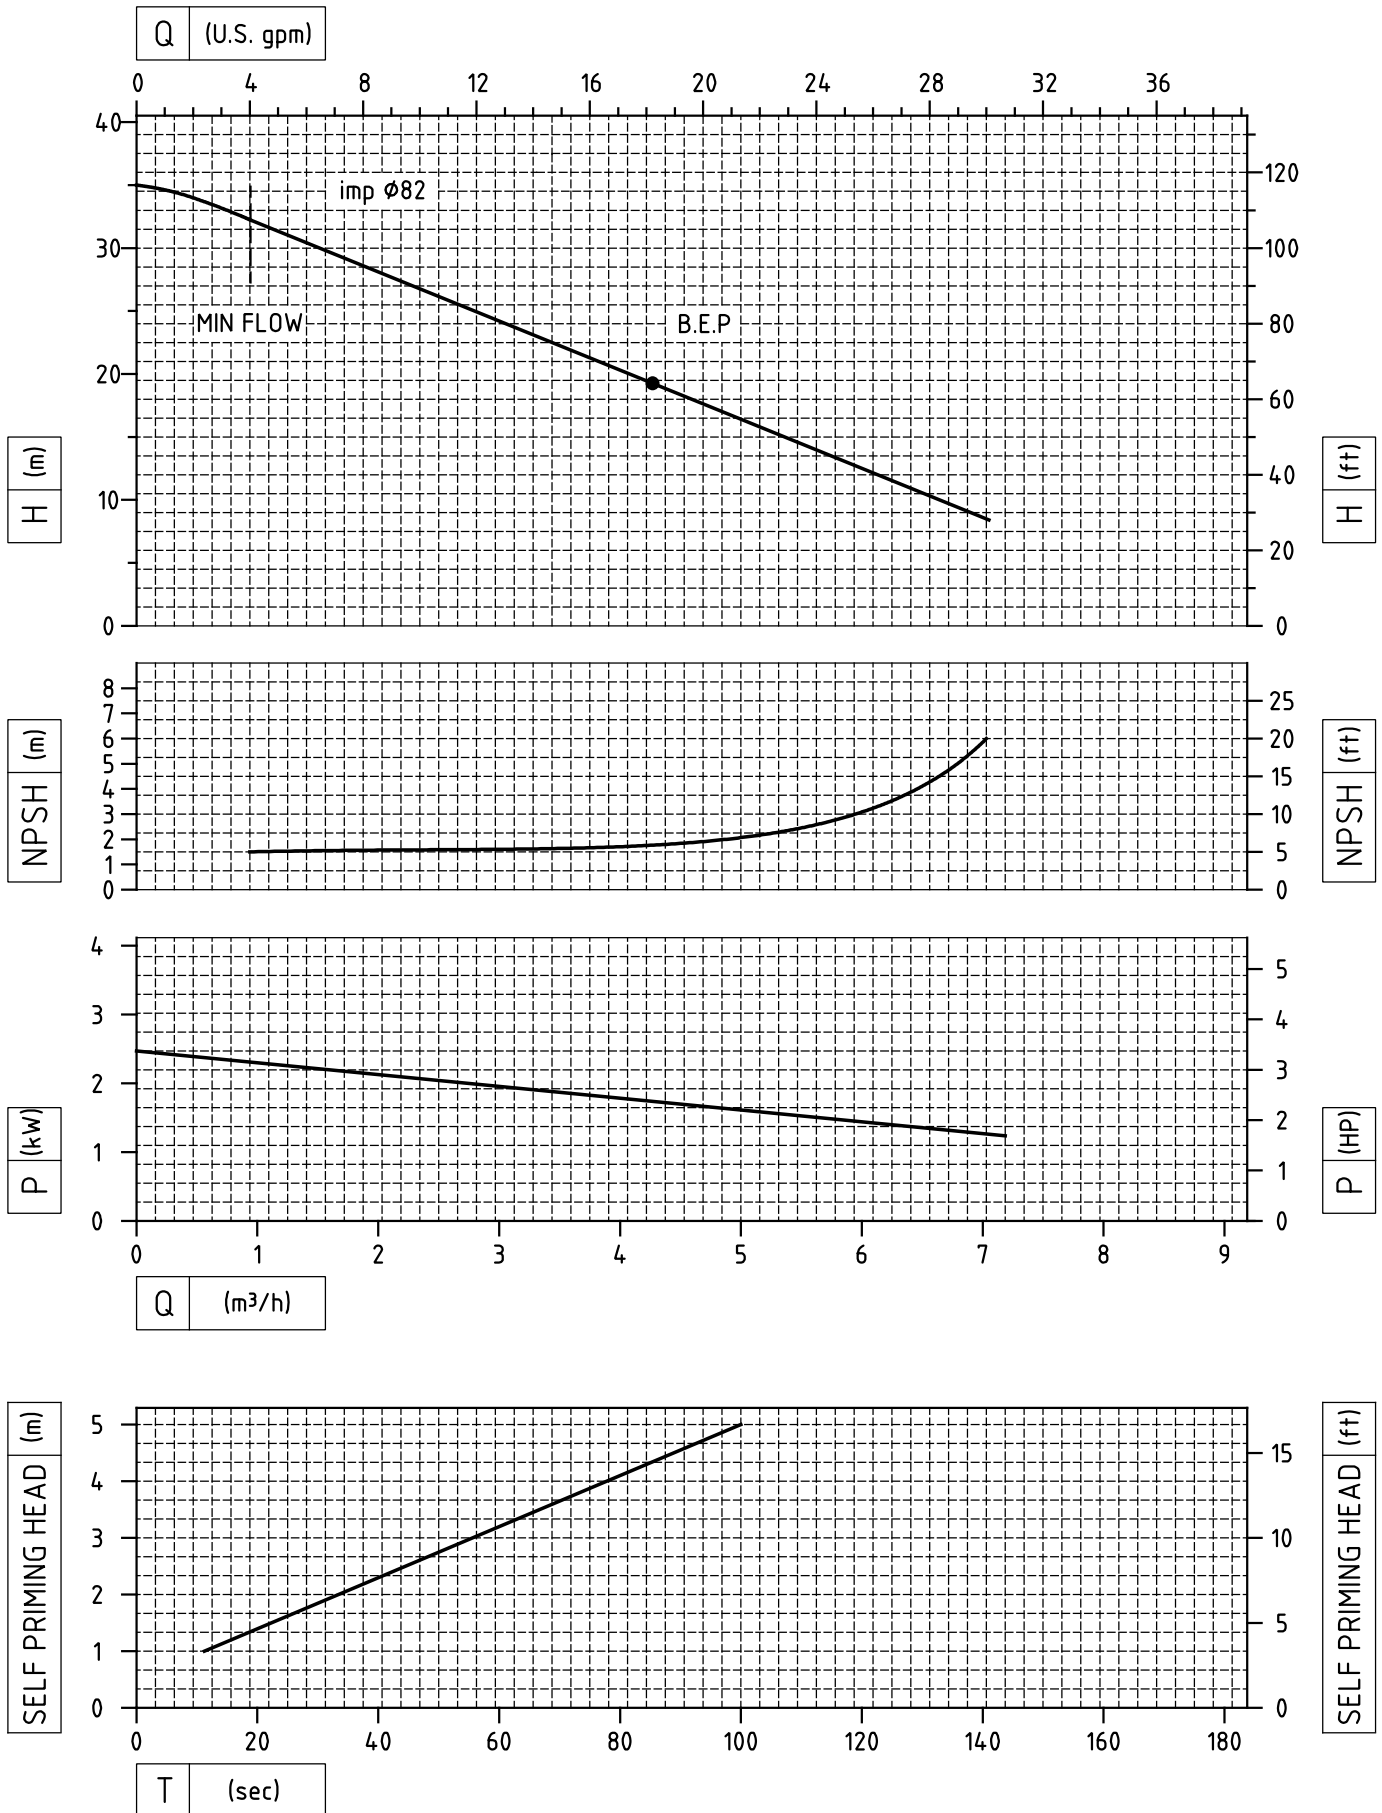

**CASTER**  
MAGNETIC DRIVE PUMPS

GPT SP-MT SP PUMP SERIES  
MAGNETIC DRIVE SEALESS PUMPS  
GPT SP 503 2900 RPM (50Hz)

- MOTOR IEC size 80 1.1kW
- MOTOR IEC size 90 1.5kW

**CASTER**  
MAGNETIC DRIVE PUMPS

**GPT SP-MT SP PUMP SERIES**  
MAGNETIC DRIVE SEALESS PUMPS  
GPT SP 503 3500 RPM (60Hz)

- MOTOR NEMA 145TC UP TO 3HP
- MOTOR IEC size 80 1.32kW
- MOTOR IEC size 90 1.80kW

- MOTOR IEC size 90 2.2kW
- MOTOR IEC size 100 3kW

□ ...  
□ ...

- MOTOR IEC size 90 2.2kW
- MOTOR IEC size 100 3kW

Motor power depends on specific gravity of pumped liquid.

- MOTOR NEMA 145TC UP TO 3HP
- MOTOR NEMA 184TC UP TO 5HP
- MOTOR IEC size 112 UP TO 4.8kW
- ...