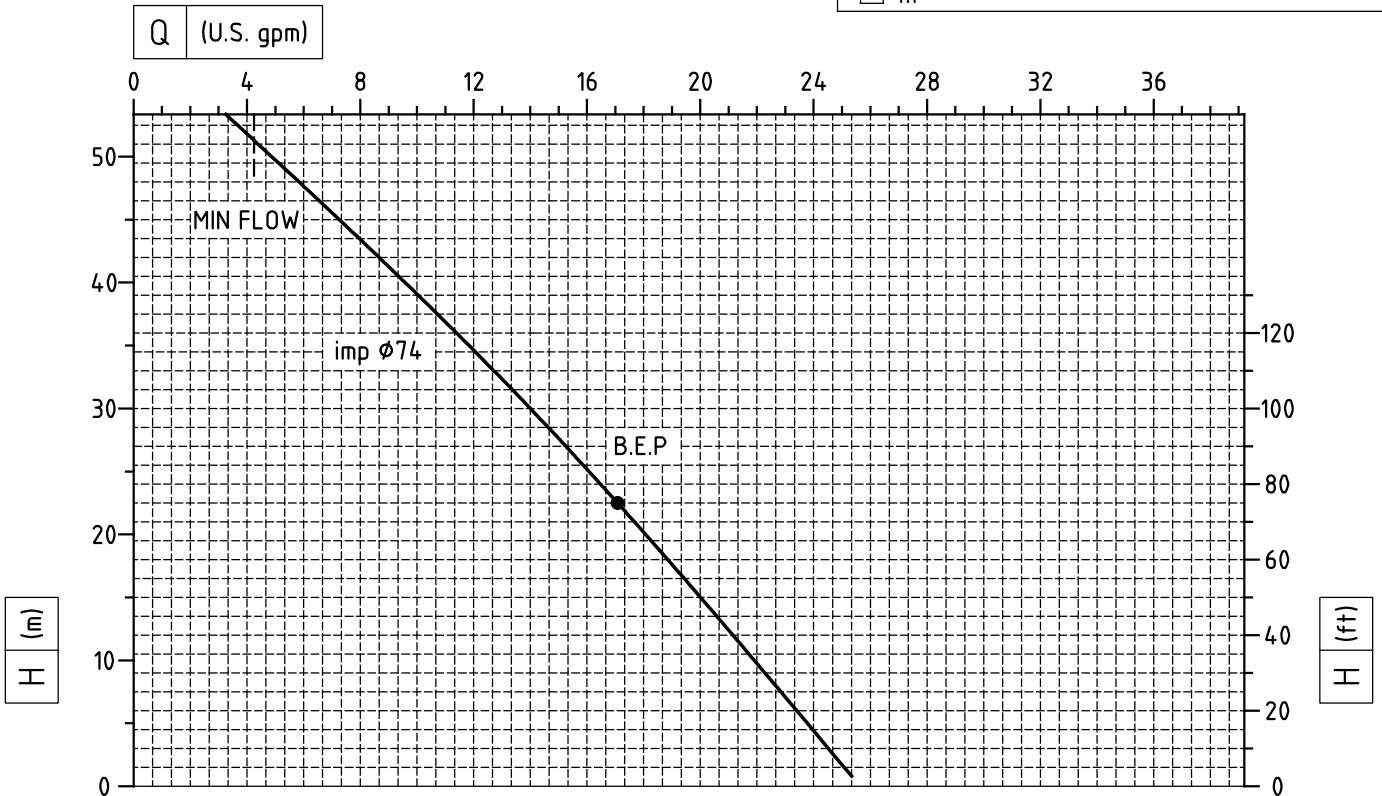

**CASTER**  
MAGNETIC DRIVE PUMPS

GPT SP-MT SP PUMP SERIES  
MAGNETIC DRIVE SEALESS PUMPS  
GPT SP 503 2900 RPM (50Hz)

- MOTOR IEC size 80 1.1kW
- MOTOR IEC size 90 1.5kW

**CASTER**  
MAGNETIC DRIVE PUMPS

**GPT SP-MT SP PUMP SERIES**  
MAGNETIC DRIVE SEALESS PUMPS  
GPT SP 503 3500 RPM (60Hz)

- MOTOR NEMA 145TC UP TO 3HP
- MOTOR IEC size 80 1.32kW
- MOTOR IEC size 90 1.80kW

- MOTOR IEC size 90 2.2kW
- MOTOR IEC size 100 3kW

□ ...  
□ ...

- MOTOR IEC size 90 2.2kW
- MOTOR IEC size 100 3kW

Motor power depends on specific gravity of pumped liquid.

- MOTOR NEMA 145TC UP TO 3HP
- MOTOR NEMA 184TC UP TO 5HP
- MOTOR IEC size 112 UP TO 4.8kW
- ...