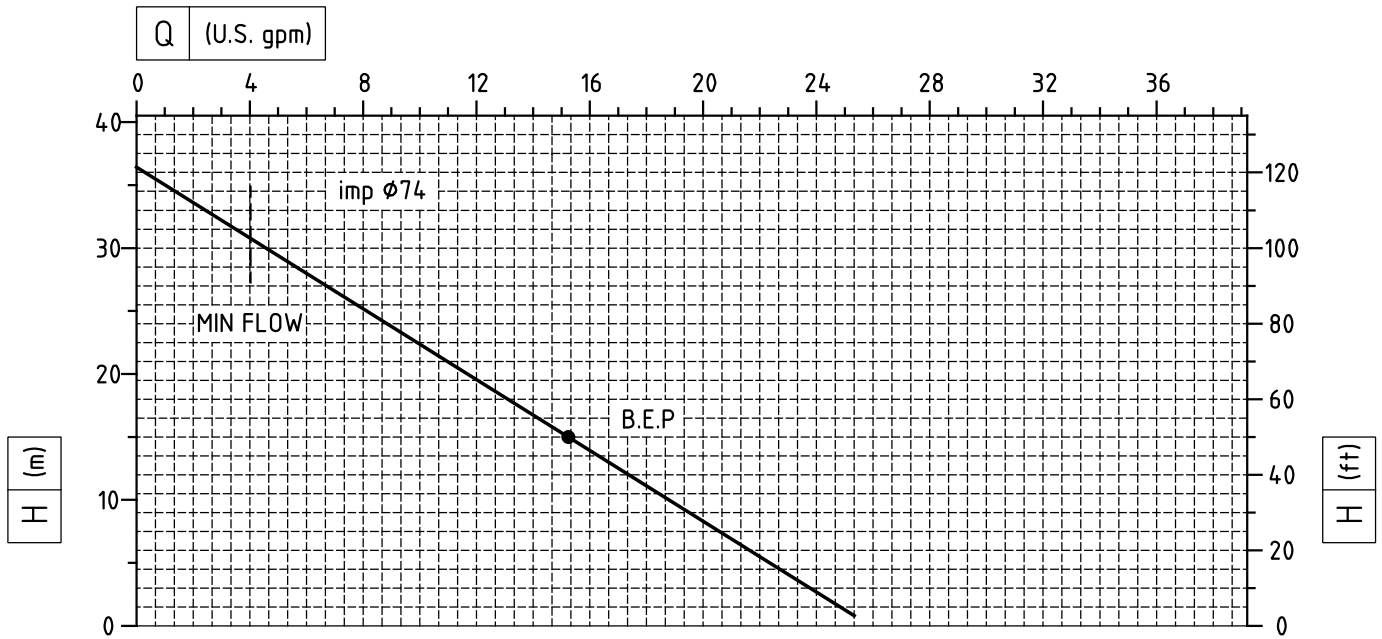

**CASTER**  
MAGNETIC DRIVE PUMPS

GPT SP-MT SP PUMP SERIES  
MAGNETIC DRIVE SEALESS PUMPS  
GPT SP 503 2900 RPM (50Hz)

- MOTOR IEC size 80 1.1kW
- MOTOR IEC size 90 1.5kW

**CASTER**  
MAGNETIC DRIVE PUMPS

**GPT SP-MT SP PUMP SERIES**  
MAGNETIC DRIVE SEALESS PUMPS  
GPT SP 503 3500 RPM (60Hz)

- MOTOR NEMA 145TC UP TO 3HP
- MOTOR IEC size 80 1.32kW
- MOTOR IEC size 90 1.80kW

- MOTOR IEC size 90 2.2kW
- MOTOR IEC size 100 3kW

□ ...  
□ ...

- MOTOR IEC size 90 2.2kW
- MOTOR IEC size 100 3kW

Motor power depends on specific gravity of pumped liquid.

- MOTOR NEMA 145TC UP TO 3HP
- MOTOR NEMA 184TC UP TO 5HP
- MOTOR IEC size 112 UP TO 4.8kW
- ...