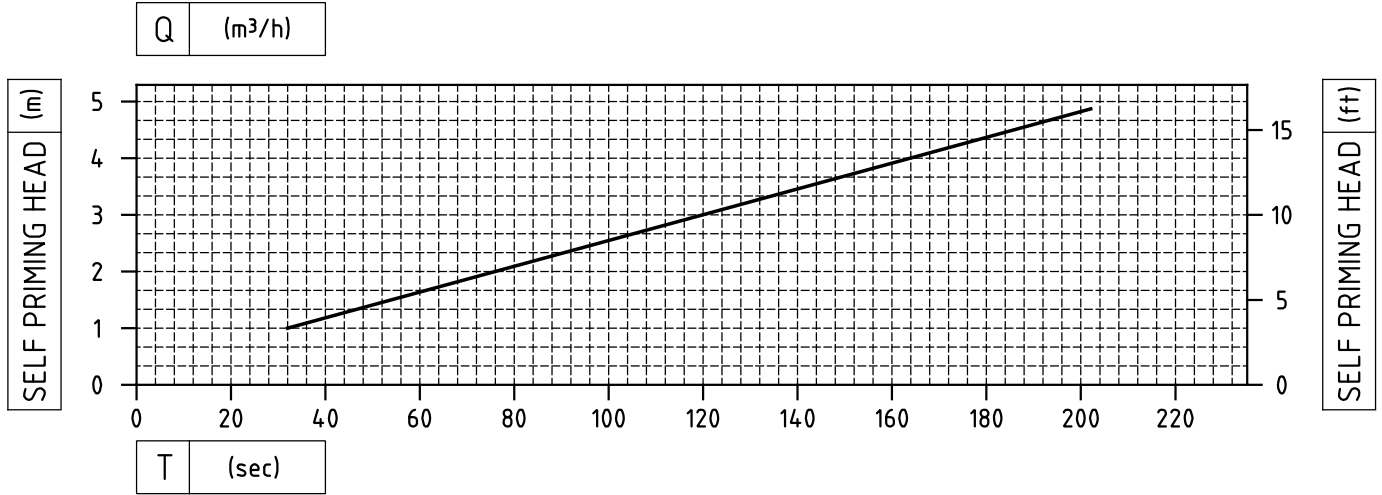

**CASTER**  
MAGNETIC DRIVE PUMPS

GPT SP-MT SP PUMP SERIES  
MAGNETIC DRIVE SEALESS PUMPS  
GPT SP 503 2900 RPM (50Hz)

- MOTOR IEC size 80 1.1kW
- MOTOR IEC size 90 1.5kW

**CASTER**  
MAGNETIC DRIVE PUMPS

**GPT SP-MT SP PUMP SERIES**  
MAGNETIC DRIVE SEALESS PUMPS  
GPT SP 503 3500 RPM (60Hz)

- MOTOR NEMA 145TC UP TO 3HP
- MOTOR IEC size 80 1.32kW
- MOTOR IEC size 90 1.80kW

- MOTOR IEC size 90 2.2kW
- MOTOR IEC size 100 3kW

□ ...  
□ ...

- MOTOR IEC size 90 2.2kW
- MOTOR IEC size 100 3kW

Motor power depends on specific gravity of pumped liquid.

- MOTOR NEMA 145TC UP TO 3HP
- MOTOR NEMA 184TC UP TO 5HP
- MOTOR IEC size 112 UP TO 4.8kW
- ...