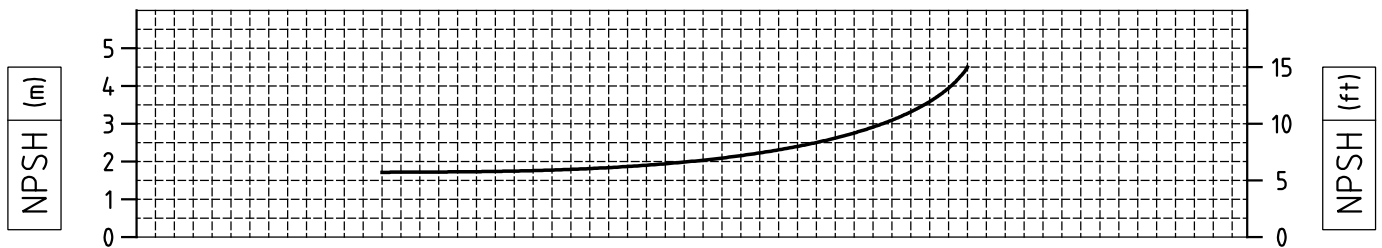

**CASTER**  
MAGNETIC DRIVE PUMPS

GPT SP-MT SP PUMP SERIES  
MAGNETIC DRIVE SEALESS PUMPS  
GPT SP 503 2900 RPM (50Hz)

- MOTOR IEC size 80 1.1kW
- MOTOR IEC size 90 1.5kW

**CASTER**  
MAGNETIC DRIVE PUMPS

**GPT SP-MT SP PUMP SERIES**  
MAGNETIC DRIVE SEALESS PUMPS  
GPT SP 503 3500 RPM (60Hz)

- MOTOR NEMA 145TC UP TO 3HP
- MOTOR IEC size 80 1.32kW
- MOTOR IEC size 90 1.80kW

- MOTOR IEC size 90 2.2kW
- MOTOR IEC size 100 3kW

□ ...  
□ ...

- MOTOR IEC size 90 2.2kW
- MOTOR IEC size 100 3kW

Motor power depends on specific gravity of pumped liquid.

- MOTOR NEMA 145TC UP TO 3HP
- MOTOR NEMA 184TC UP TO 5HP
- MOTOR IEC size 112 UP TO 4.8kW
- ...