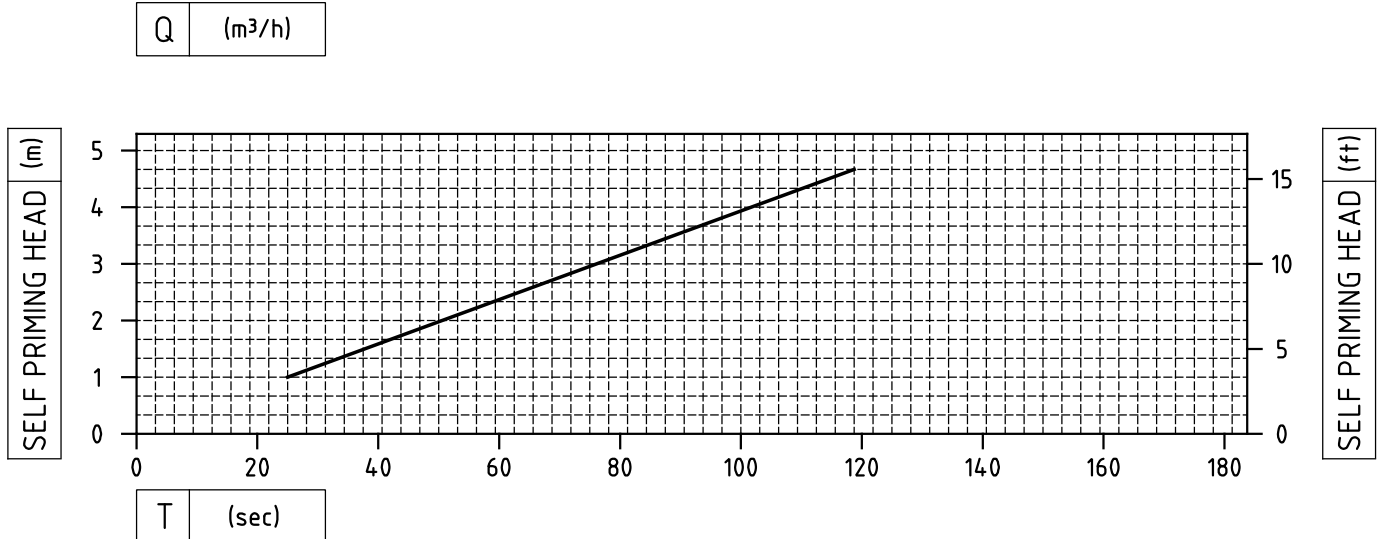

**CASTER**  
MAGNETIC DRIVE PUMPS

GPT SP-MT SP PUMP SERIES  
MAGNETIC DRIVE SEALESS PUMPS  
GPT SP 503 2900 RPM (50Hz)

- MOTOR IEC size 80 1.1kW
- MOTOR IEC size 90 1.5kW

**CASTER**  
MAGNETIC DRIVE PUMPS

**GPT SP-MT SP PUMP SERIES**  
MAGNETIC DRIVE SEALESS PUMPS  
GPT SP 503 3500 RPM (60Hz)

- MOTOR NEMA 145TC UP TO 3HP
- MOTOR IEC size 80 1.32kW
- MOTOR IEC size 90 1.80kW

- MOTOR IEC size 90 2.2kW
- MOTOR IEC size 100 3kW

□ ...  
□ ...

- MOTOR IEC size 90 2.2kW
- MOTOR IEC size 100 3kW

Motor power depends on specific gravity of pumped liquid.

- MOTOR NEMA 145TC UP TO 3HP
- MOTOR NEMA 184TC UP TO 5HP
- MOTOR IEC size 112 UP TO 4.8kW
- ...