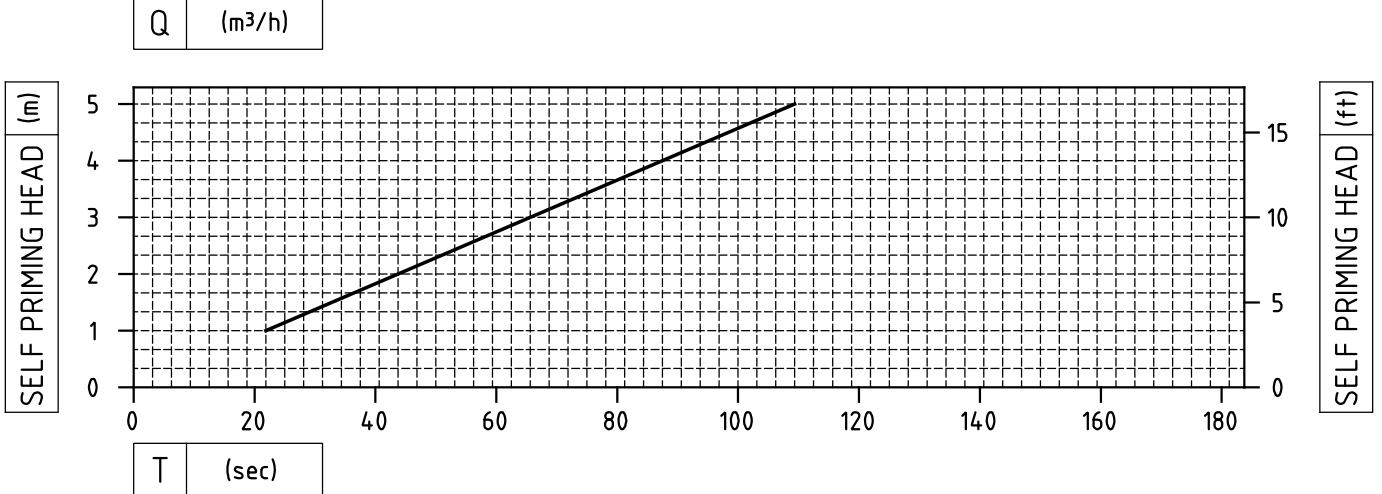

**CASTER**  
MAGNETIC DRIVE PUMPS

GPT SP-MT SP PUMP SERIES  
MAGNETIC DRIVE SEALESS PUMPS  
GPT SP 503 2900 RPM (50Hz)

- MOTOR IEC size 80 1.1kW
- MOTOR IEC size 90 1.5kW

**CASTER**  
MAGNETIC DRIVE PUMPS

**GPT SP-MT SP PUMP SERIES**  
MAGNETIC DRIVE SEALESS PUMPS  
GPT SP 503 3500 RPM (60Hz)

- MOTOR NEMA 145TC UP TO 3HP
- MOTOR IEC size 80 1.32kW
- MOTOR IEC size 90 1.80kW

- MOTOR IEC size 90 2.2kW
- MOTOR IEC size 100 3kW

□ ...  
□ ...

- MOTOR IEC size 90 2.2kW
- MOTOR IEC size 100 3kW

Motor power depends on specific gravity of pumped liquid.

- MOTOR NEMA 145TC UP TO 3HP
- MOTOR NEMA 184TC UP TO 5HP
- MOTOR IEC size 112 UP TO 4.8kW
- ...