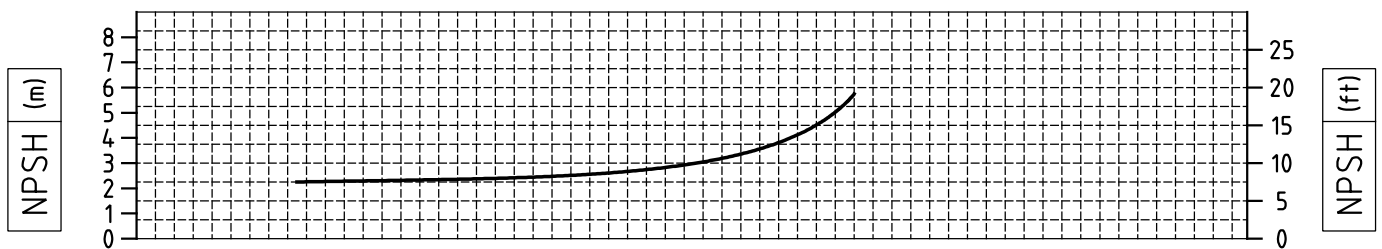

**CASTER**  
MAGNETIC DRIVE PUMPS

GPT SP-MT SP PUMP SERIES  
MAGNETIC DRIVE SEALESS PUMPS  
GPT SP 503 2900 RPM (50Hz)

- MOTOR IEC size 80 1.1kW
- MOTOR IEC size 90 1.5kW

**CASTER**  
MAGNETIC DRIVE PUMPS

**GPT SP-MT SP PUMP SERIES**  
MAGNETIC DRIVE SEALESS PUMPS  
GPT SP 503 3500 RPM (60Hz)

- MOTOR NEMA 145TC UP TO 3HP
- MOTOR IEC size 80 1.32kW
- MOTOR IEC size 90 1.80kW

- MOTOR IEC size 90 2.2kW
- MOTOR IEC size 100 3kW

□ ...  
□ ...

- MOTOR IEC size 90 2.2kW
- MOTOR IEC size 100 3kW

Motor power depends on specific gravity of pumped liquid.

- MOTOR NEMA 145TC UP TO 3HP
- MOTOR NEMA 184TC UP TO 5HP
- MOTOR IEC size 112 UP TO 4.8kW
- ...