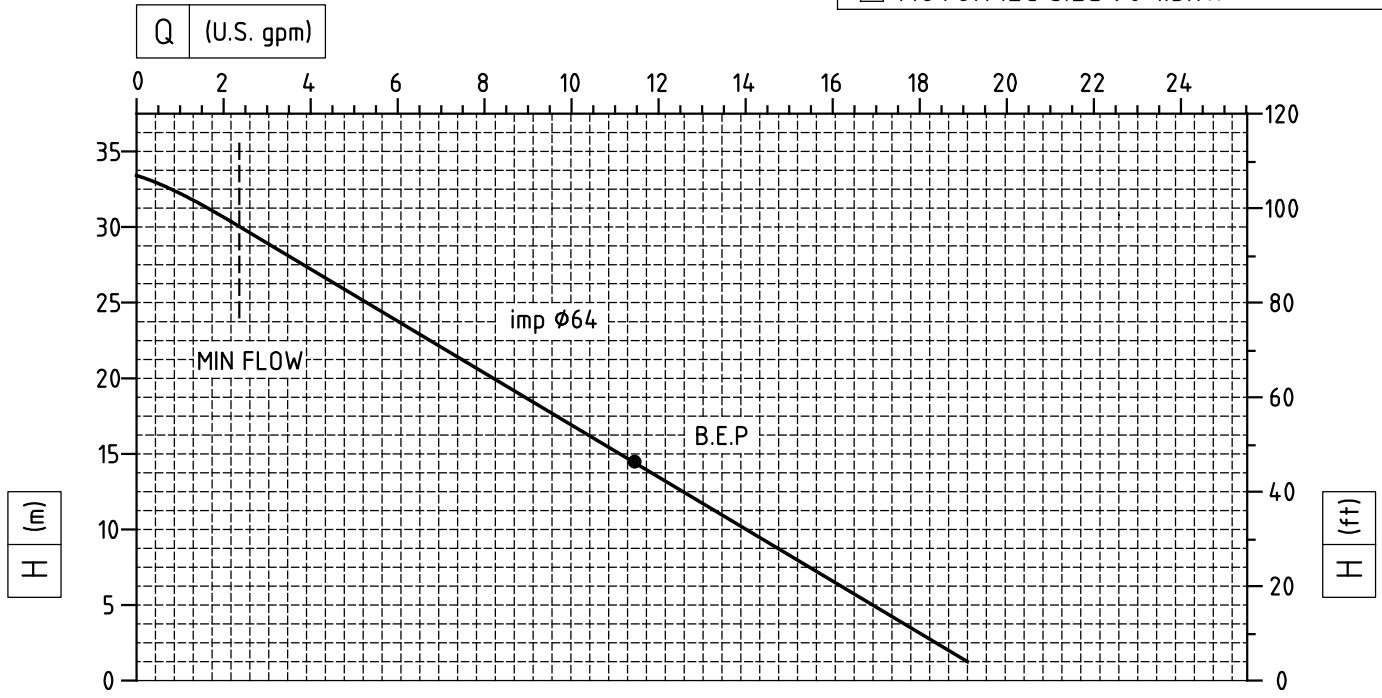

**CASTER**  
MAGNETIC DRIVE PUMPS

GPT SP-MT SP PUMP SERIES  
MAGNETIC DRIVE SEALESS PUMPS  
GPT SP 503 2900 RPM (50Hz)

- MOTOR IEC size 80 1.1kW
- MOTOR IEC size 90 1.5kW

**CASTER**  
MAGNETIC DRIVE PUMPS

**GPT SP-MT SP PUMP SERIES**  
MAGNETIC DRIVE SEALESS PUMPS  
GPT SP 503 3500 RPM (60Hz)

- MOTOR NEMA 145TC UP TO 3HP
- MOTOR IEC size 80 1.32kW
- MOTOR IEC size 90 1.80kW

- MOTOR IEC size 90 2.2kW
- MOTOR IEC size 100 3kW

□ ...  
□ ...

- MOTOR IEC size 90 2.2kW
- MOTOR IEC size 100 3kW

Motor power depends on specific gravity of pumped liquid.

- MOTOR NEMA 145TC UP TO 3HP
- MOTOR NEMA 184TC UP TO 5HP
- MOTOR IEC size 112 UP TO 4.8kW
- ...